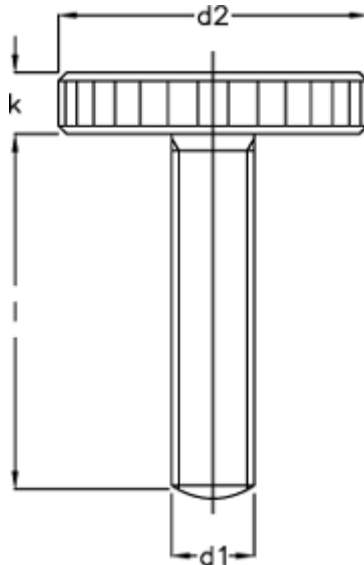

Article number: 20701660

Description: E+G Flat knurled thumb screw DIN 653-M10-30

## Measures

---

d1 = M10

d2 = 36

K = 8.0

Length l = 30